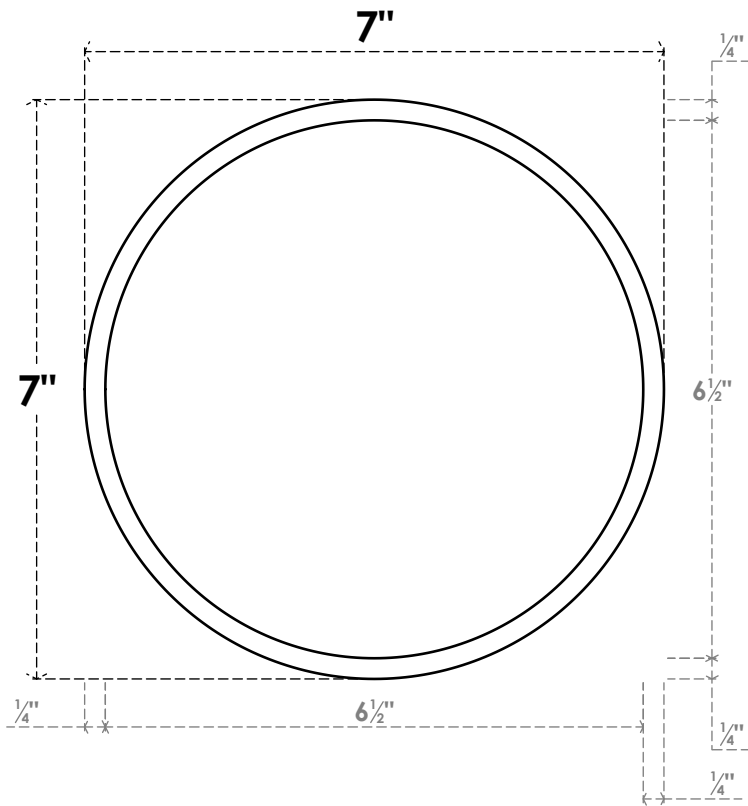

ROSP070X070X100GRY01

7"W X 7"H X 1"P STANDARD GRAYSON ROSETTE WITH BEVELED EDGE, ARCHITECTURAL GRADE PVC

FRONT

SIDE

EKENA MILLWORK
2300 WEST MAIN ST.
CLARKSVILLE, TX 75426
TOLL FREE: 866-607-0453
WWW.EKENAMILLWORK.COM

NOTES

1. INSTALLATION TO BE COMPLETED IN ACCORDANCE WITH MANUFACTURER'S SPECIFICATIONS.
2. DRAWING MAY NOT BE TO SCALE
3. THIS DRAWING IS INTENDED FOR DESIGN AND PLANNING PURPOSES ONLY.
4. ALL INFORMATION CONTAINED HEREIN WAS CURRENT AT THE TIME OF DEVELOPMENT BUT MUST BE REVIEWED AND APPROVED BY THE PRODUCT MANUFACTURER TO BE CONSIDERED ACCURATE.
5. ARCHITECTURAL GRADE PVC PRODUCTS ARE MADE FROM EXPANDED CELLULAR PVC AND COME NATURALLY WHITE BUT MAY BE PAINTED