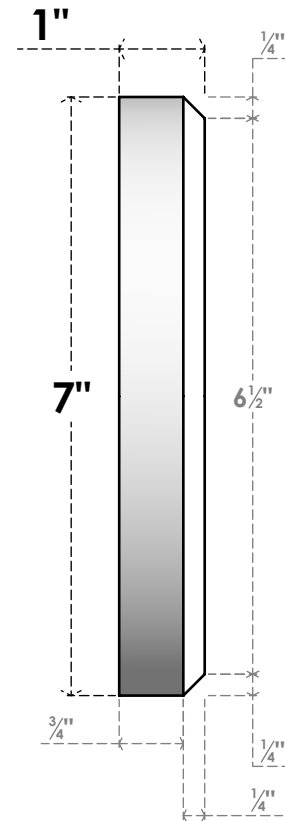

ROSP070X070X100GRY01

7"W X 7"H X 1"P STANDARD GRAYSON ROSETTE WITH BEVELED EDGE, ARCHITECTURAL GRADE PVC

FRONT

SIDE

EKENA MILLWORK
2300 WEST MAIN ST.
CLARKSVILLE, TX 75426
TOLL FREE: 866-607-0453
WWW.EKENAMILLWORK.COM

NOTES

1. INSTALLATION TO BE COMPLETED IN ACCORDANCE WITH MANUFACTURER'S SPECIFICATIONS.
2. DRAWING MAY NOT BE TO SCALE
3. THIS DRAWING IS INTENDED FOR DESIGN AND PLANNING PURPOSES ONLY.
4. ALL INFORMATION CONTAINED HEREIN WAS CURRENT AT THE TIME OF DEVELOPMENT BUT MUST BE REVIEWED AND APPROVED BY THE PRODUCT MANUFACTURER TO BE CONSIDERED ACCURATE.
5. ARCHITECTURAL GRADE PVC PRODUCTS ARE MADE FROM EXPANDED CELLULAR PVC AND COME NATURALLY WHITE BUT MAY BE PAINTED